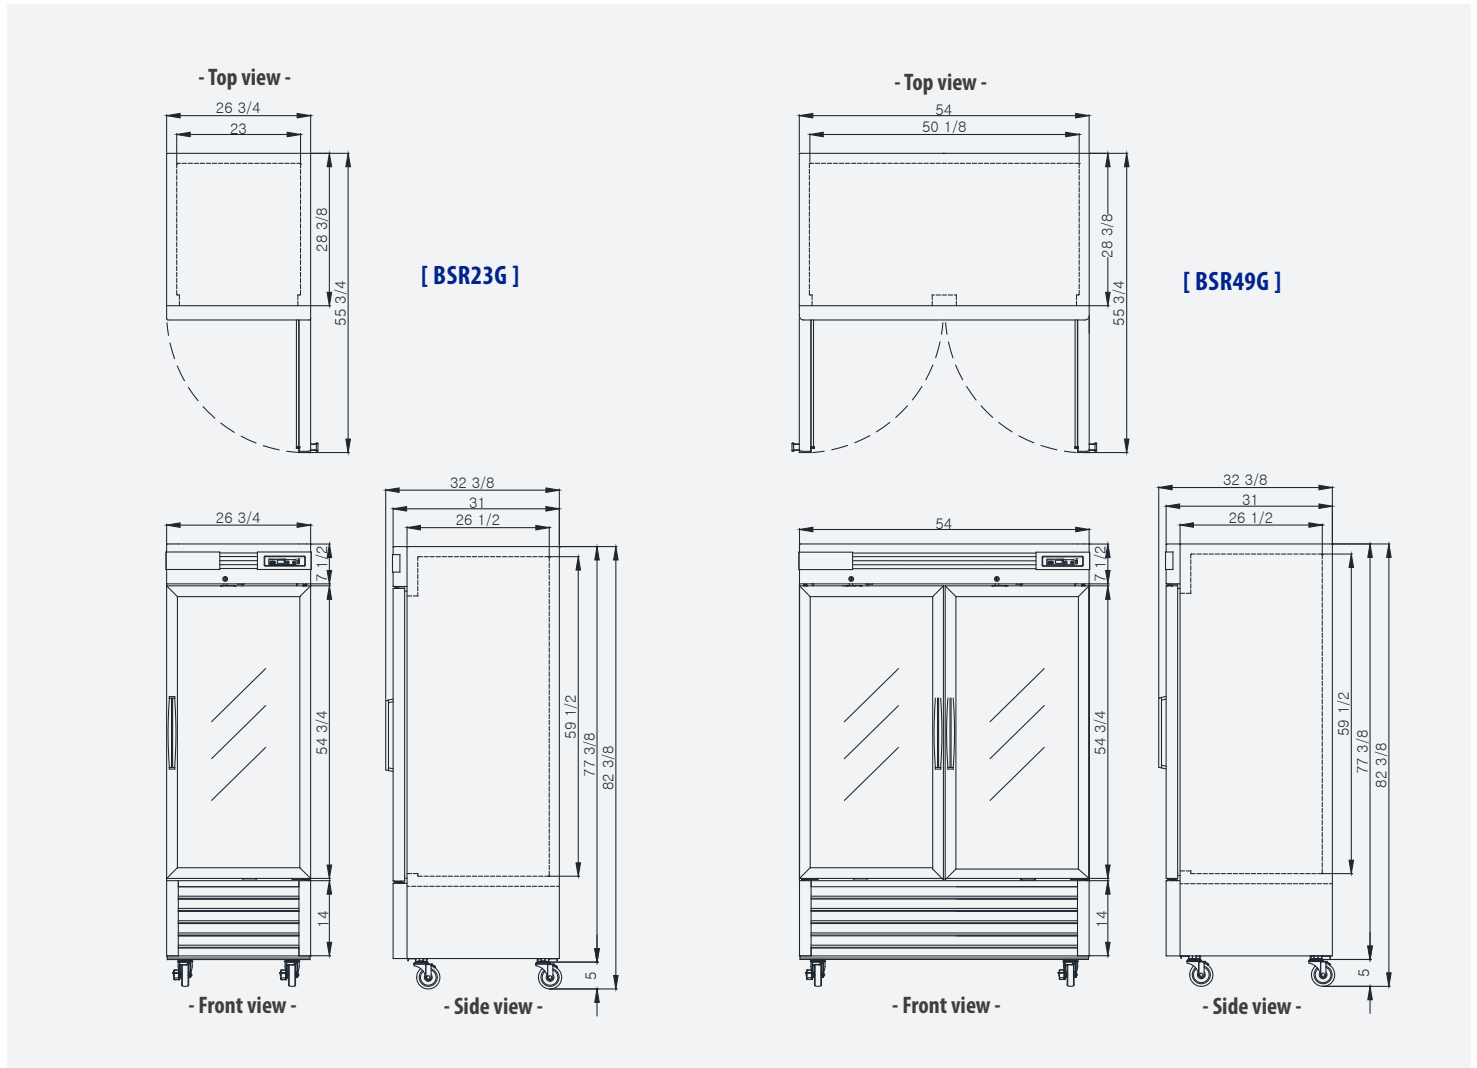

4" DIAMETER SWIVEL CASTERS WITH FRONT BRAKES

CFC FREE HIGH DENSITY CELL POLYURETHANE INSULATION

ALL MODELS ACCOMMODATE FULL SIZE BUN SHEET PANS

4 SHELVES PER EACH DOOR SECTION WITH 1" ADJUSTABLE SHELVING HEIGHT

D-SERIES

Product plan View

Product Specification

Bottom Mount Glass Door Reach-In Refrigerator / D-Series

Model	Product Description						Refrigerant			Temperature Range	
	Bottom Mount Glass Door Refrigerator						R-134a			33 ~ 38 °F	
	Easy Maintenance				Voltage		NEMA Config.			Cord Length (ft/m)	
	Sliding Condensing Unit				115V/60Hz		NEMA 5-15			9.8ft (3m)	
	Doors	Capacity (Cu. Ft.)	Shelves	Cabinet Dimensions (inches / mm)			Foot	HP	Amps	Net Weight (lbs/kg)	Ship Weight (lbs/kg)
				L	D	H					
BSR23G	1 Swing Door	23	4	26 3/4" (681mm)	31" (787mm)	82 3/8" (2100mm)	4 Casters	1/3	6.5	302 (137)	337 (153)
BSR49G	2 Swing Doors	49	8	54" (1370mm)	31" (787mm)	82 3/8" (2100mm)	4 Casters	3/4	11.5	445 (206)	485 (220)